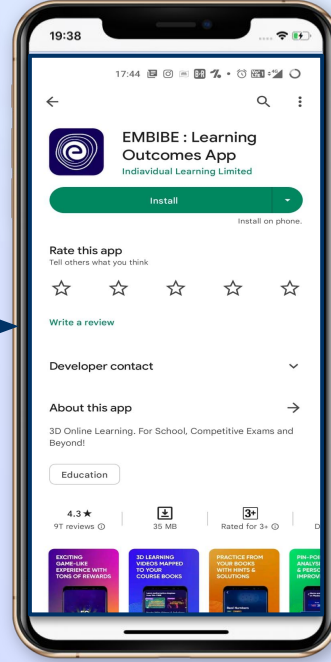

বই থেকে প্র্যাক্টিস করো

12th West Be...

**STEP-BY-STEP** PROCESS TO DOWNLOAD  
EMBIBE **STUDENT APP**

# STEP 1-4 Step-by-step process to download Embibe Student App

Go To Play Store

Search For Embibe App

Click to install and Download the app in your phone

Open App and Click Login